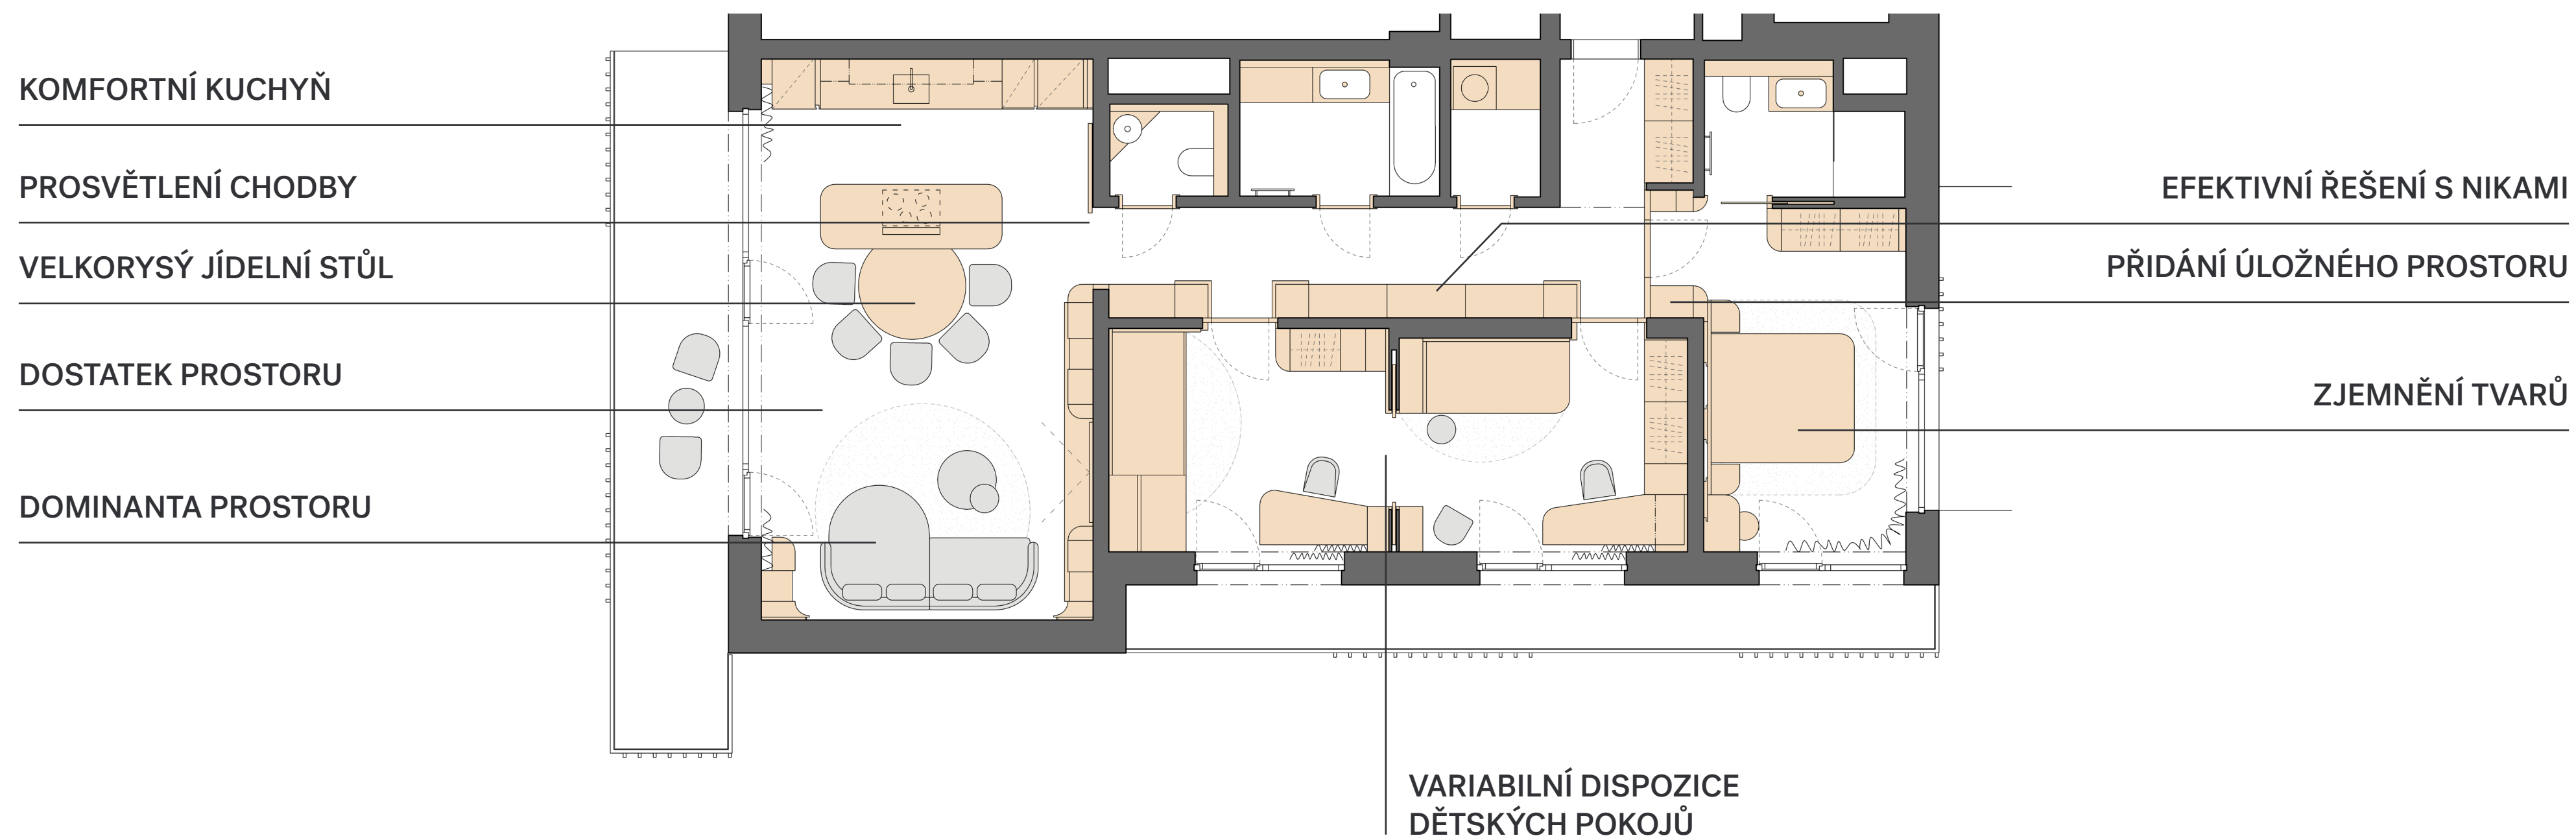

## PRODEJNÍ PLOCHA: 115 m<sup>2</sup>

A modern living and dining area with a dining table, chairs, and a coffee table. The room features a large window on the left, a dining table with four chairs, and a coffee table in the foreground. The background shows a kitchen area with a glass display cabinet and a bookshelf. The overall aesthetic is clean and contemporary.