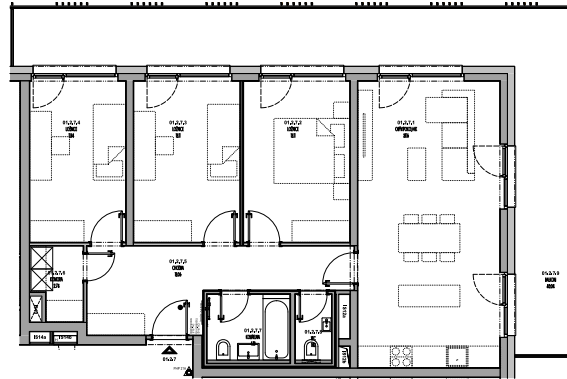

Meander Kbely

Flat 1.2.7

4+kk, 2.NP

Floor area 99 m²

Usable area 91 m²

area (m2)

01.2.7.1	Living room + Kitchen corner	31,16
01.2.7.2	Bedroom	13,11
01.2.7.3	Bedroom	13,11
01.2.7.4	Bedroom	11,84
01.2.7.5	Hall	13,06
01.2.7.6	Pantry	2,76
01.2.7.7	Bathroom	4,18
01.2.7.8	WC	1,82
01.2.7.9	Balcony	40,04