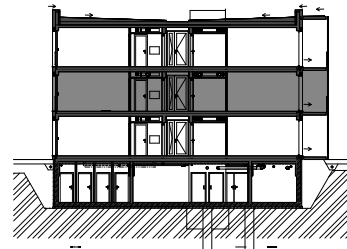

Meander Kbely

Flat 1.2.7

4+kk, 2.NP

Floor area 99 m²

Usable area 91 m²

area (m2)

01.2.7.1	Living room + Kitchen corner	31,16
01.2.7.2	Bedroom	13,11
01.2.7.3	Bedroom	13,11
01.2.7.4	Bedroom	11,84
01.2.7.5	Hall	13,06
01.2.7.6	Pantry	2,76
01.2.7.7	Bathroom	4,18
01.2.7.8	WC	1,82
01.2.7.9	Balcony	40,04