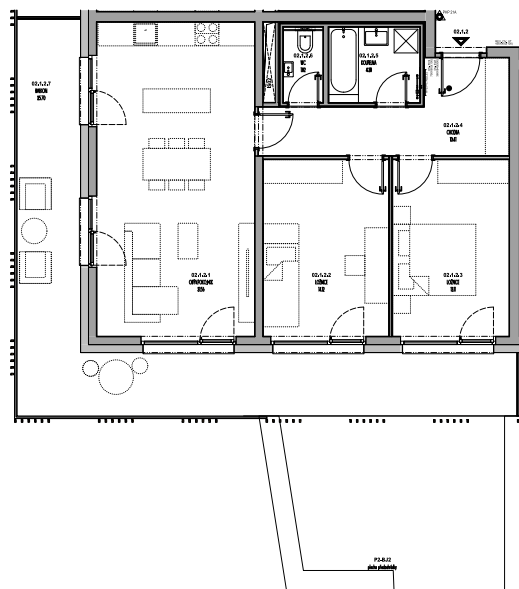

# Meander Kbely

## Flat 2.1.2

3+kk, 1.NP

Floor area 81 m<sup>2</sup>

Usable area 75 m<sup>2</sup>

		area (m2)
02.1.2.1	Living room + Kitchen corner	31,56
02.1.2.2	Bedroom	14,12
02.1.2.3	Bedroom	13,11
02.1.2.4	Hall	10,41
02.1.2.5	Bathroom	4,38
02.1.2.6	WC	1,82
02.1.2.7	Balcony	35,70
	Front garden	22,81