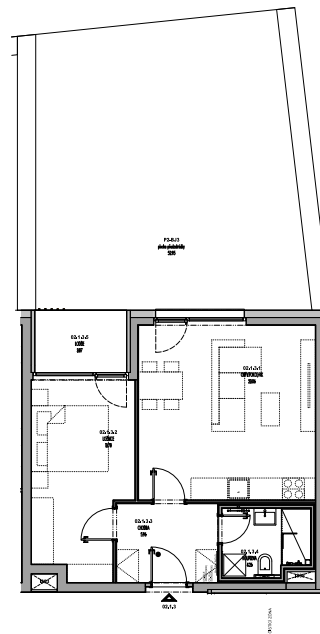

Meander Kbely

Flat 2.1.3

2+kk, 1.NP

Floor area 50 m²

Usable area 47 m²

		area (m2)
02.1.3.1	Living room + Kitchen corner	23,06
02.1.3.2	Bedroom	13,78
02.1.3.3	Hall	5,96
02.1.3.4	Bathroom	4,26
02.1.3.5	Loggia	3,87
Front garden		55,99