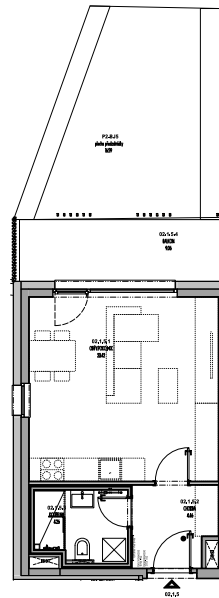

Meander Kbely

Flat 2.1.5

1+kk, 1.NP

Floor area 34 m²

Usable area 32 m²

		area (m2)
02.1.5.1	Living room + Kitchen corner	23,42
02.1.5.2	Hall	4,50
02.1.5.3	Bathroom	4,26
02.1.5.4	Balcony	9,06
Front garden		21,46