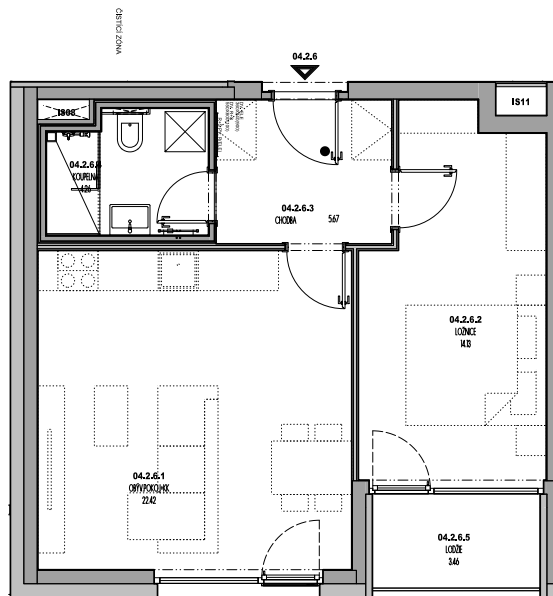

Meander Kbely

Flat 4.2.6

2+kk, 2.NP

Floor area 50 m²

Usable area 46 m²

		area (m2)
04.2.6.1	Living room + Kitchen corner	22,42
04.2.6.2	Bedroom	14,13
04.2.6.3	Hall	5,67
04.2.6.4	Bathroom	4,26
04.2.6.5	Loggia	3,46